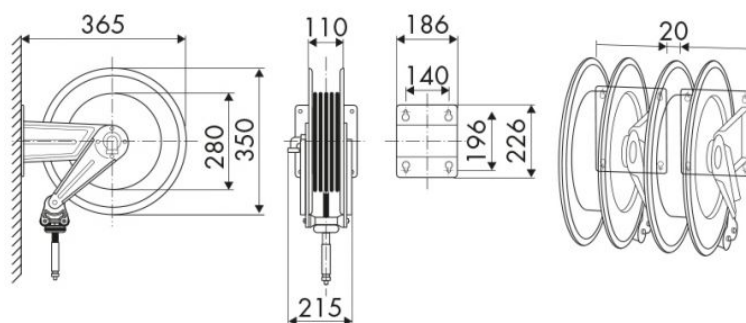

AREAS OF USE

Aeronautics, Agriculture, Automotive, Building and road construction, Manufacturing industry, Lube trucks and transports

FEATURES

Pressure	10 bar
Compatible fluids	AdBlue®
Swivel joint	AISI 304 stainless steel
Seals	Viton®
Characteristic	fixed
Material	painted steel
Couplings	-
Hose	-
∅ and hose length	-
Inlet	G 3/8" (f)
Outlet	G 3/8" (f)
Reel flow path	AISI 304 stainless steel - nylon PA6

OVERALL DIMENSIONS (mm)

HOSE REELS CAPACITY

∅ 8 x 12	∅ 10 x 14,5	∅ 13 x 19
18 m	16 m	12 m